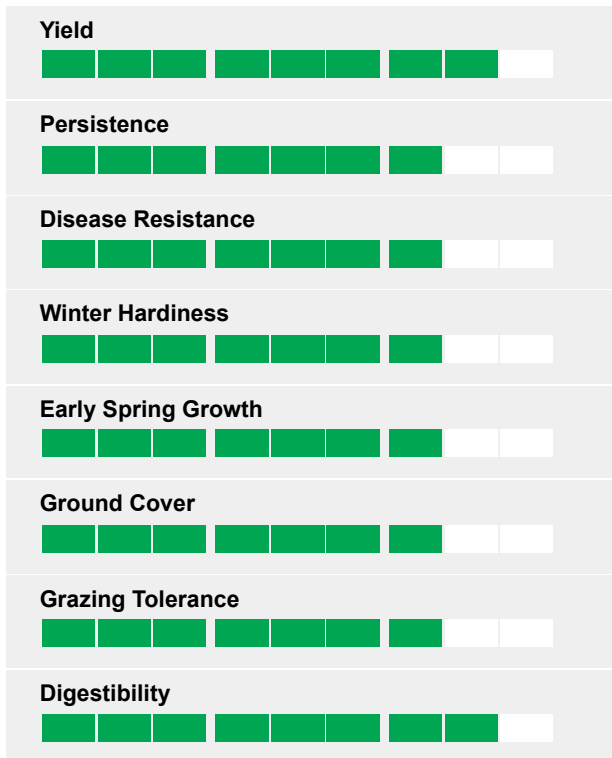

A Dual Purpose mixture for 5 years plus.

A dual purpose mixture for 5 years plus. Meat and Milk will produce grass of both quantity and quality for all livestock systems. It will suit all soil types across England and Wales.

Ratings

- A persistent mixture to cut or graze
- All grasses are SRUC class 1 varieties
- Timothy gives early bite and good yields in spring
- 32% inclusion level of DLF FIBER ENERGY™ varieties means top quality digestibility and production from forage
- Dual purpose clover blend brings versatility to the mixture for cutting or grazing
- A No Clover option is available

VARIETIES WITH HIGH FIBRE DIGESTIBILITY (DNDF)

Diwan, Nashota

Contains:

Usage:

Overseed with:

Seed Rate	Pack Size	Use
13-15kg/acre (32-37kg/ha)	20kg	Cuttir